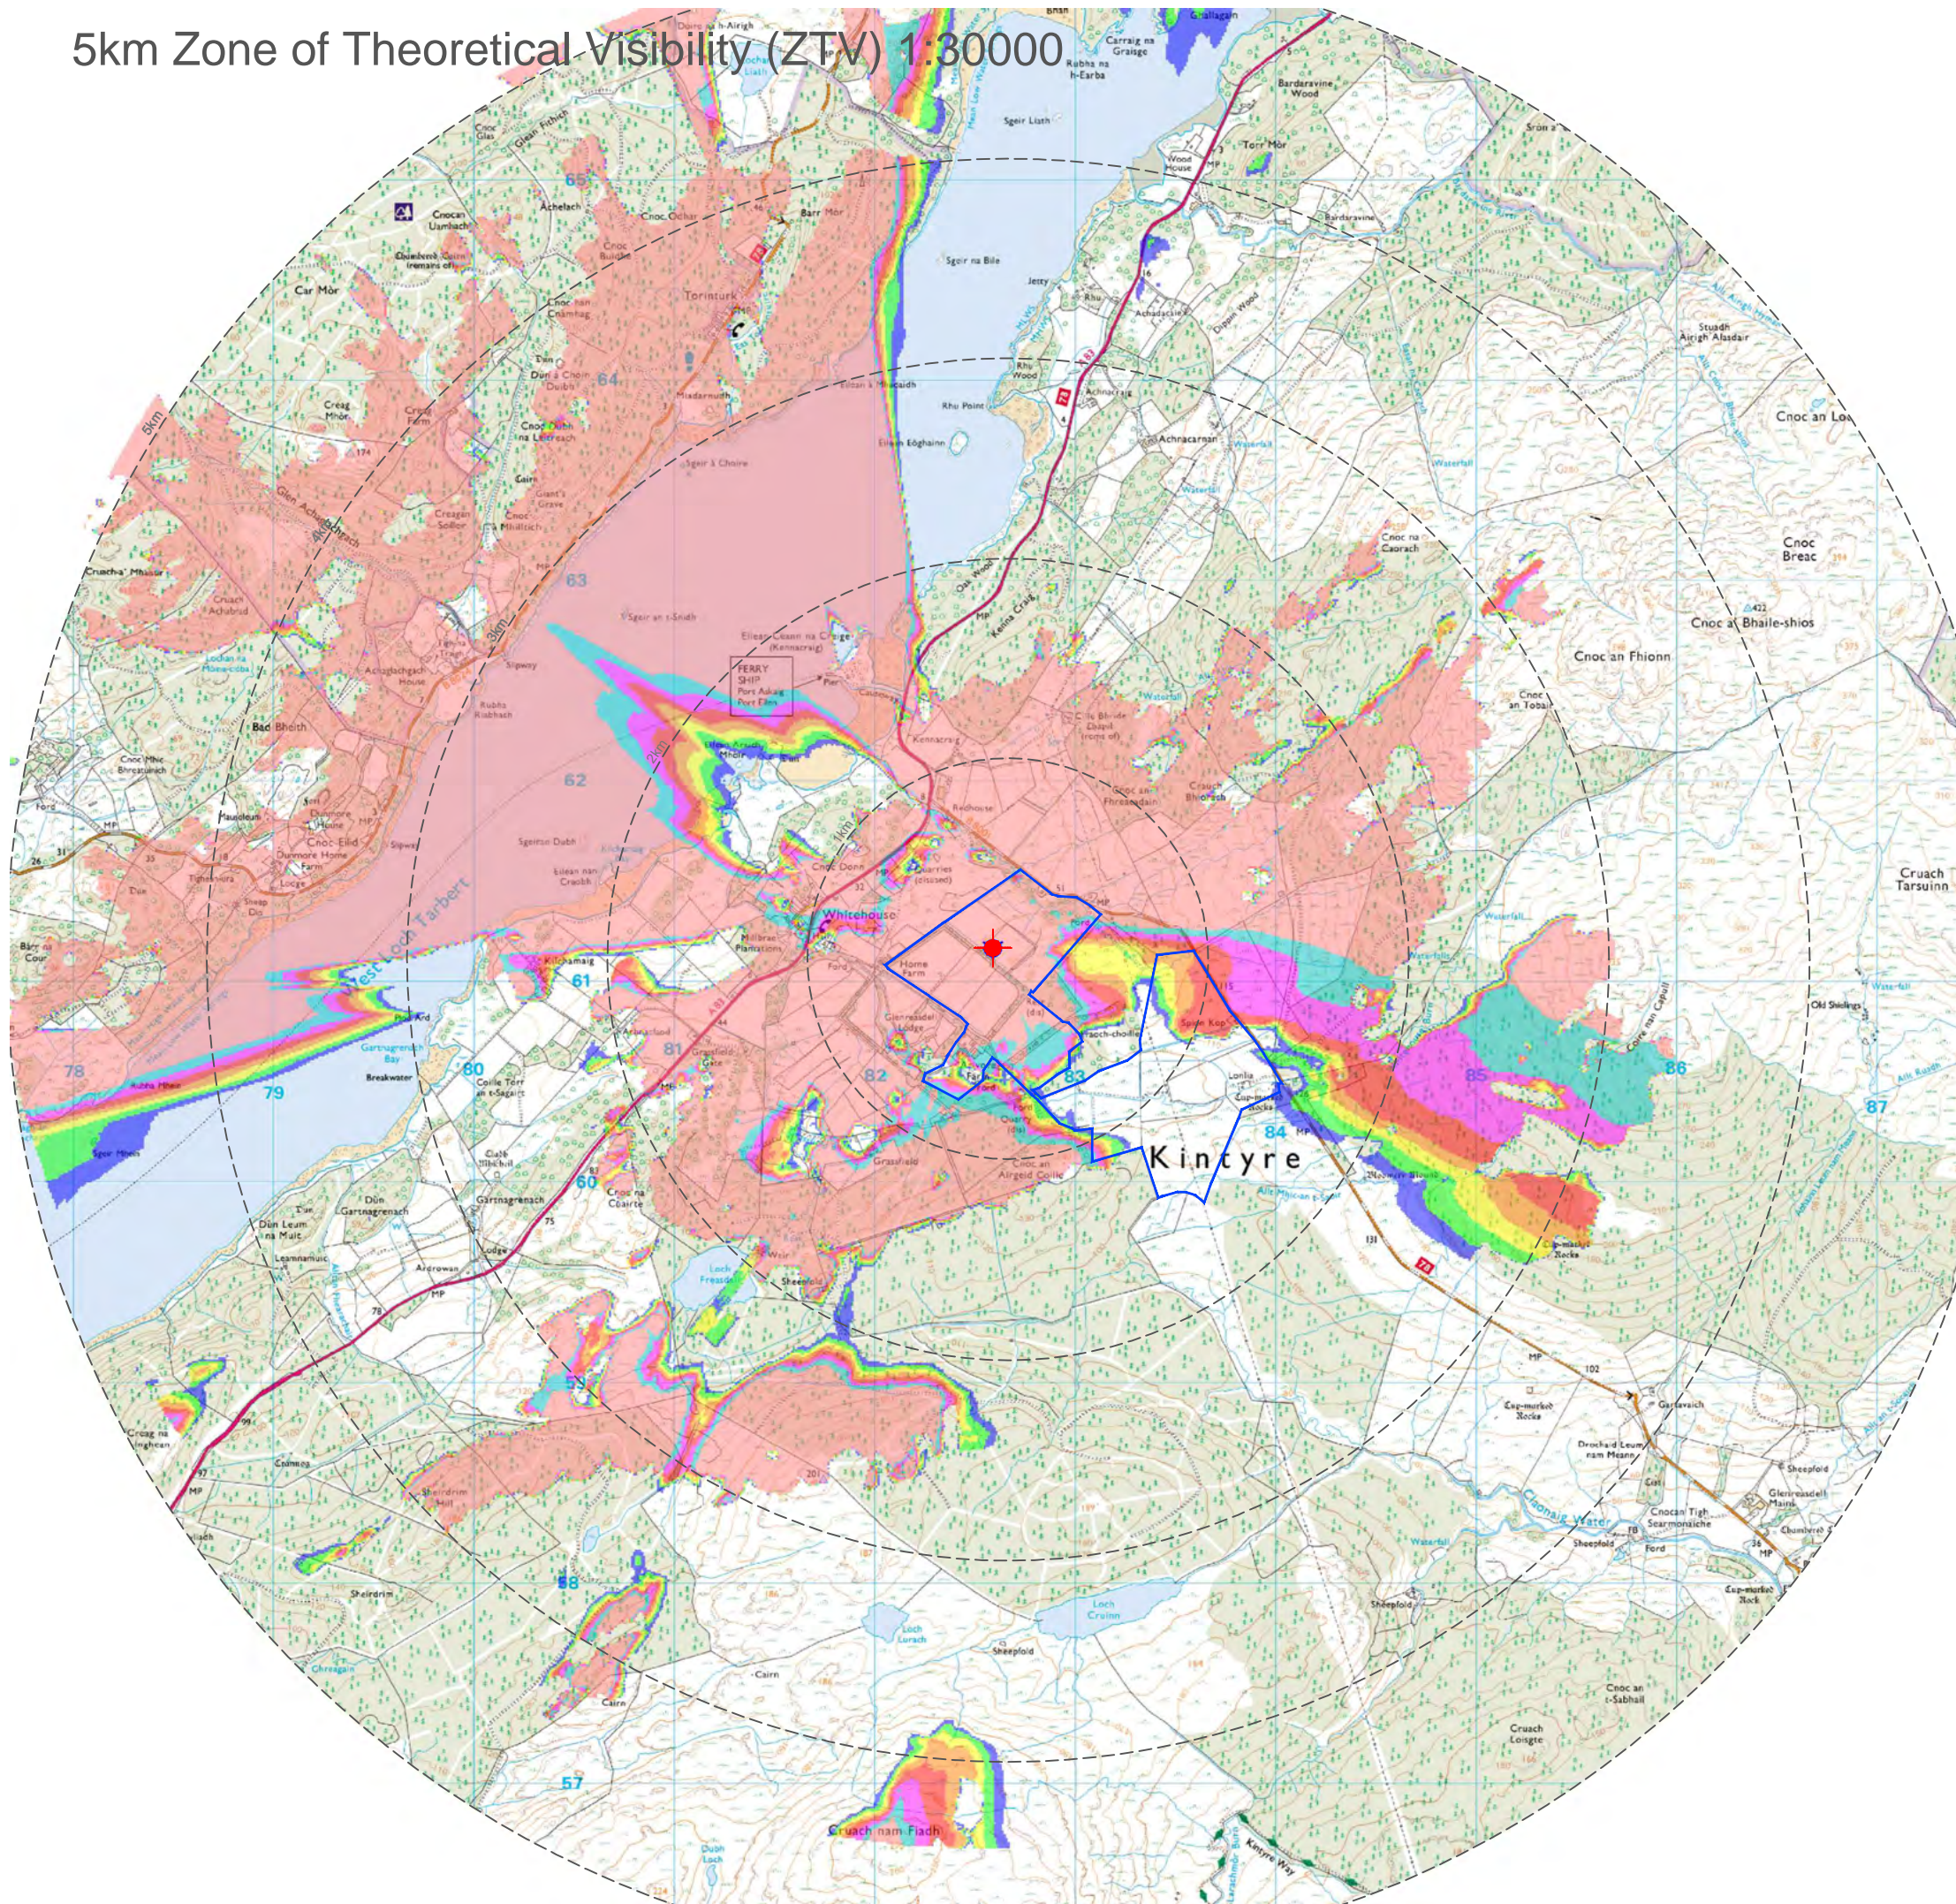

5km Zone of Theoretical Visibility (ZTV) 1:30000

REV	DATE	BY	REASON
			<p>9 KINGSKNOWE PARK EDINBURGH EH14 2JQ</p> <p>T: 0131 443 0040 W: www.fineenergy.co.uk</p>
<p>PROJECT: Proposed Wind Turbine Installation</p> <p>CLIENT: Arivore, Whitehouse, Tarbert.</p> <p>ADDRESS: CENTRE OF SITE - 182588E, 661166N</p>			
DRAWN BY: SS		SCALE: 1:30000	DATE: 28/01/2014
TITLE: 5km ZTV			DWG NO: WF01-ZTV3