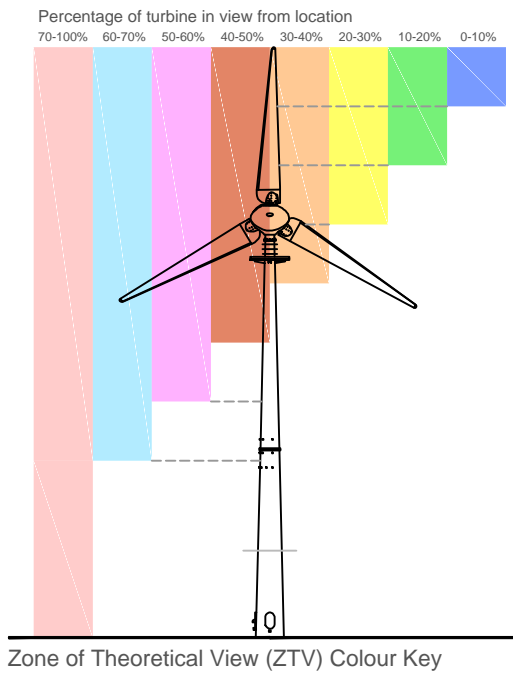

5km Zone of Theoretical Visibility (ZTV) 1:30000

REV	DATE	BY	REASON
			<p>9 KINGSKNOWE PARK EDINBURGH EH14 2JQ</p> <p>T: 0131 443 0040 W: www.fineenergy.co.uk</p>
<p>PROJECT: Proposed Wind Turbine Installation</p> <p>CLIENT: Arivore, Whitehouse, Tarbert.</p> <p>ADDRESS: CENTRE OF SITE - 182588E, 661166N</p>			
DRAWN BY: SS		SCALE: 1:30000	DATE: 28/01/2014
TITLE: 5km ZTV			DWG NO: WF01-ZTV3